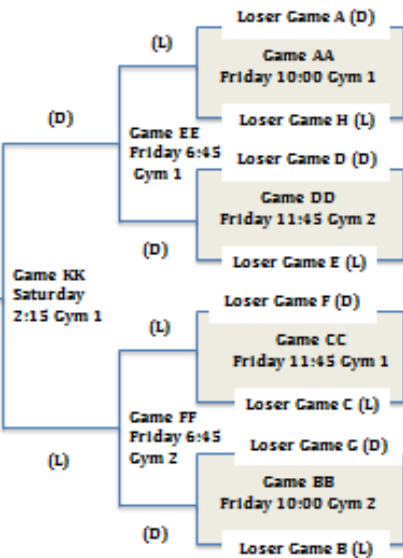

# Tournament Schedule

**3<sup>RD</sup> PLACE**

**CHAMPIONS**

**5<sup>TH</sup> PLACE**

## THURSDAY GAMES

**3<sup>RD</sup> PLACE**

**CHAMPIONS**

**5<sup>TH</sup> PLACE**

**Game R**  
 Sat 2:15 Gym 2