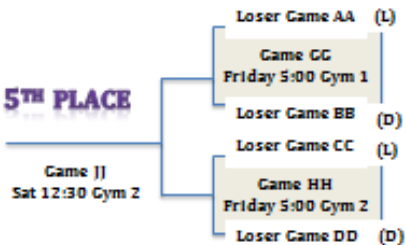

# Tournament Schedule

**3<sup>RD</sup> PLACE**

**CHAMPIONS**

**5<sup>TH</sup> PLACE**

## THURSDAY GAMES

**3<sup>RD</sup> PLACE**

**CHAMPIONS**

**5<sup>TH</sup> PLACE**

**Game R**  
 Sat 2:15 Gym 2