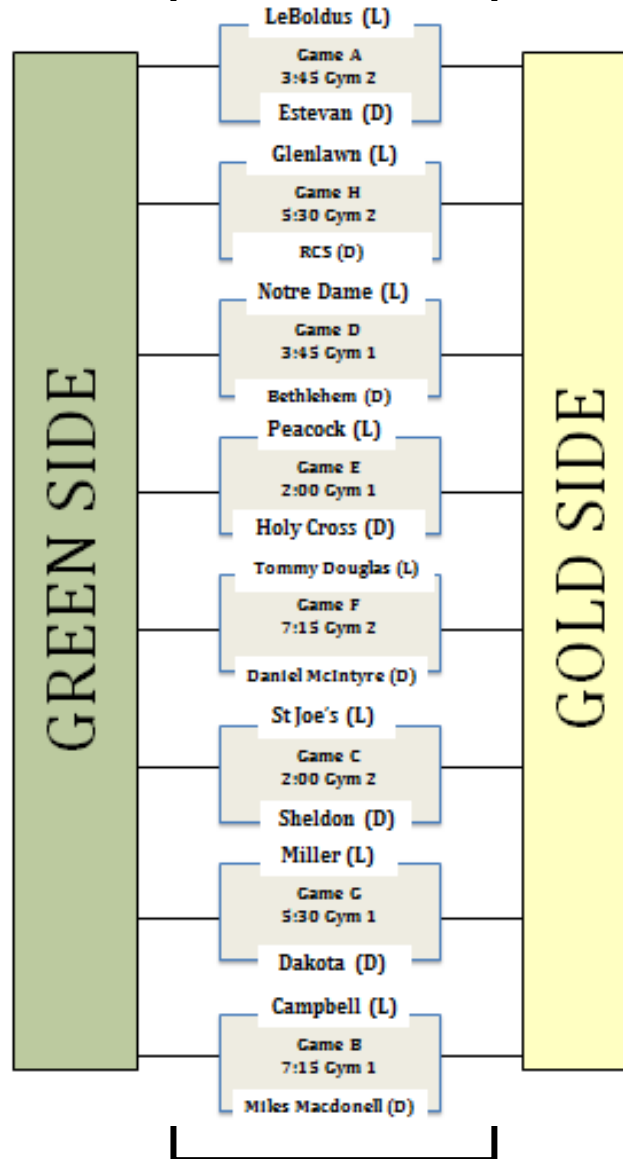

# Tournament Schedule

**3<sup>RD</sup> PLACE**

**CHAMPIONS**

**5<sup>TH</sup> PLACE**

## THURSDAY GAMES

**3<sup>RD</sup> PLACE**

**CHAMPIONS**

**5<sup>TH</sup> PLACE**

**Game R**  
 Sat 2:15 Gym 2