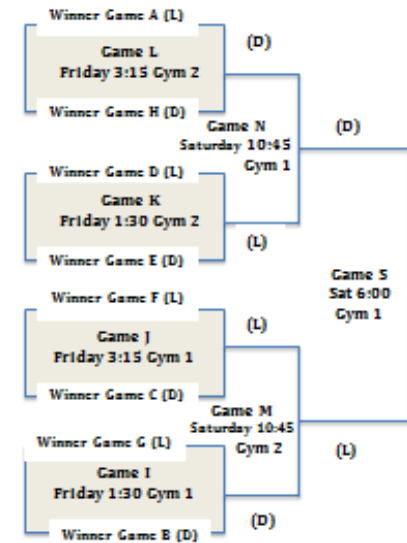

# Tournament Schedule

**3<sup>RD</sup> PLACE**

**CHAMPIONS**

**5<sup>TH</sup> PLACE**

## THURSDAY GAMES

**3<sup>RD</sup> PLACE**

**CHAMPIONS**

**5<sup>TH</sup> PLACE**

**Game R**  
 Sat 2:15 Gym 2